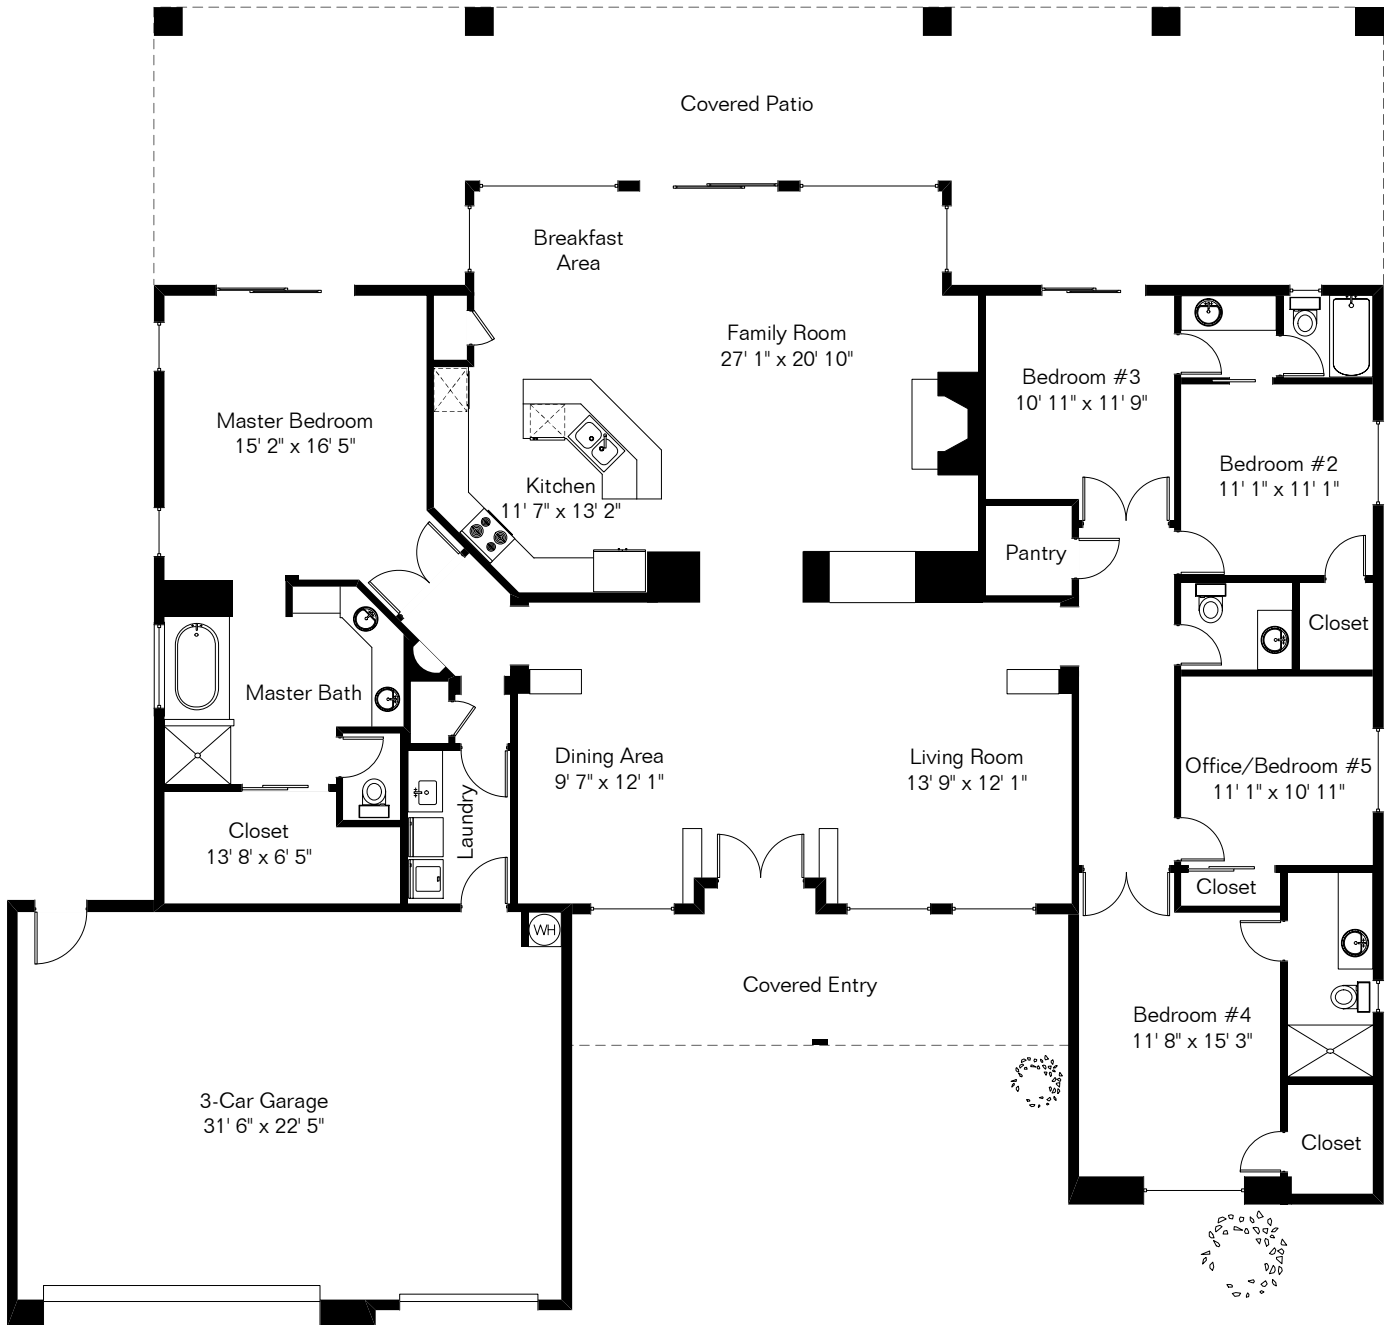

1626 S Bronze Morn Pl

The square footages and room size information are deemed to be reliable but are not guaranteed and should be independently verified. This drawing is for marketing purposes only.

Pool Area

Living Area 3,056 Sq Ft
Garage 781 Sq Ft

Site Visit July 2024

0 ft. 6 ft. 10 ft. 20 ft.

Copyright 2024 Floor Plans First! LLC
All Rights Reserved.

Floor Plans First! LLC
See the Floor Plan First!

FloorPlansFirst.com™
(520) 881-1500